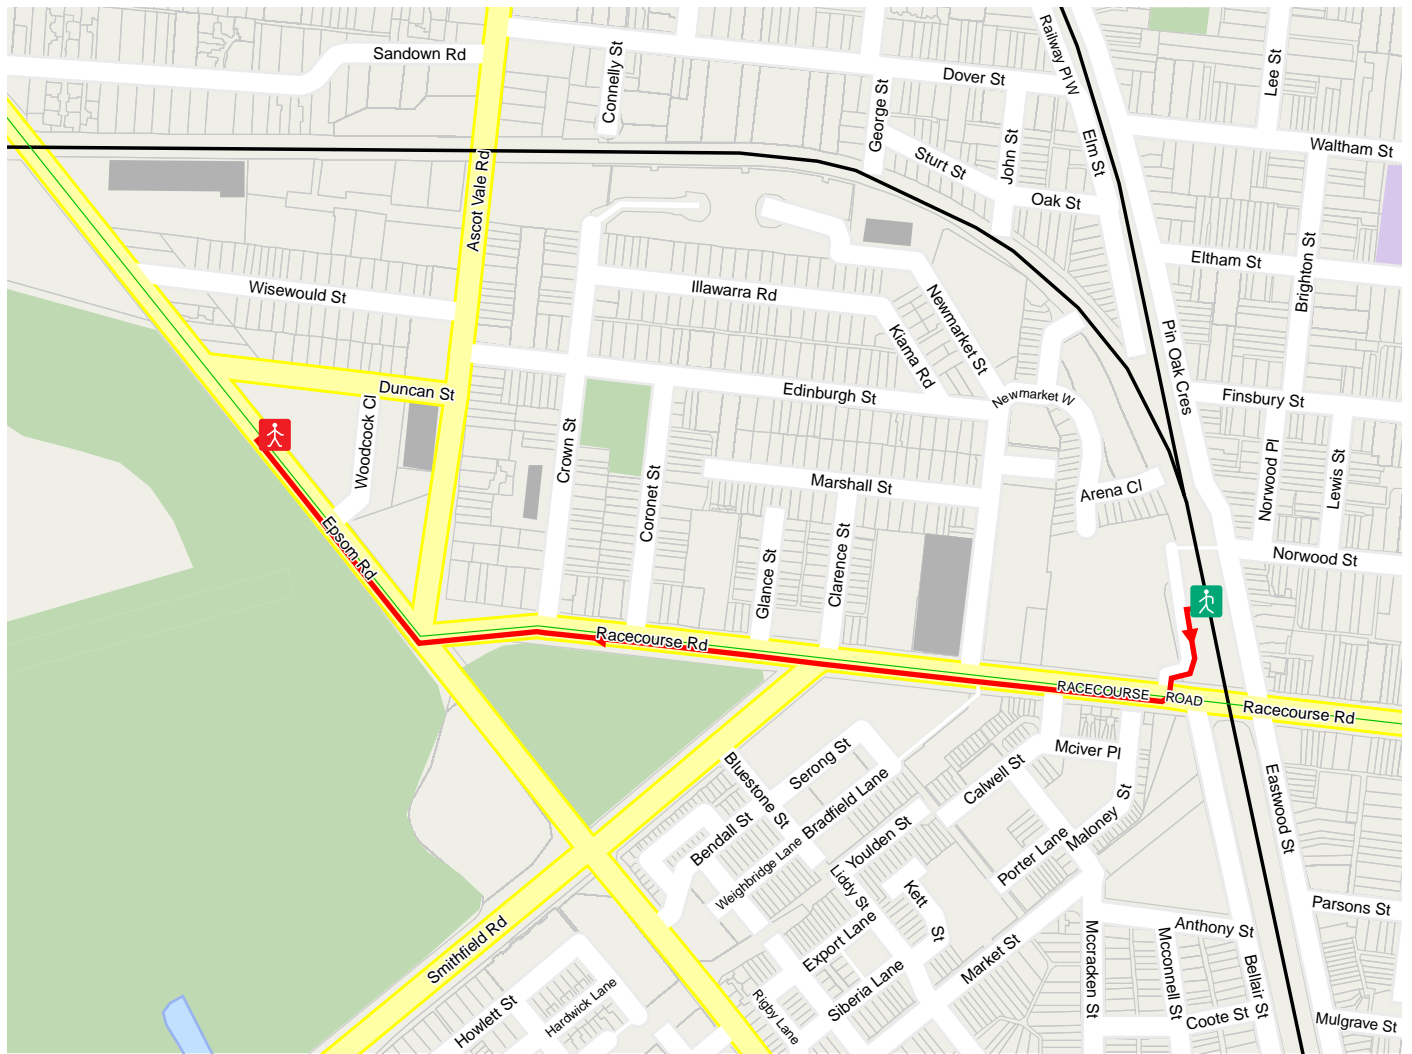

# Suggested path from Newmarket Railway Station (Kensington) to 30-Flemington Dr/Epsom Rd (Ascot Vale).

© 2008 State of Victoria, powered by mdv

—— Footpath     
 🚶 Departure with walk     
 🚶 Arrival with footpath

1.		From Newmarket Railway Station (Kensington).		
2.	↑	Straight Up	90 m	90 m
3.	↘	Turn Right Into RACECOURSE ROAD	90 m	180 m
4.	↑	Straight Up Racecourse Rd	0.6 km	0.7 km
5.	↘	Turn Right Into Epsom Rd	210 m	0.9 km
6.		Arrive at 30-Flemington Dr/Epsom Rd (Ascot Vale).		